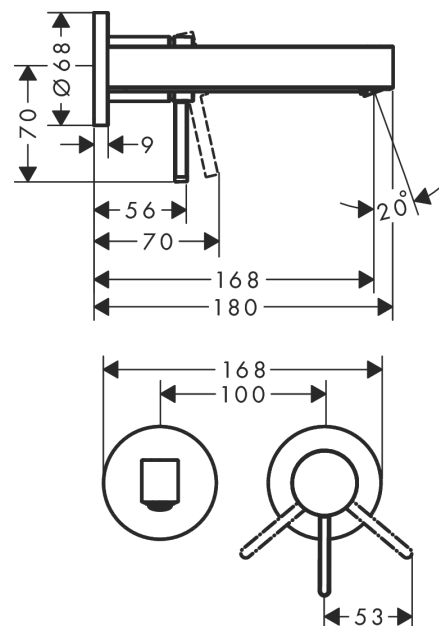

#### product features

- consists of: single lever basin mixer for concealed installation wall-mounted, waste set
- projection 168 mm
- spray type: laminar spray
- maximum flow rate at 3 bar: 5 l/min
- ceramic cartridge
- suitable for continuous flow water heaters
- non-closing waste set
- connection type: basic set
- connection dimension: DN15
- handle can be positioned on the right or left, depends on the basic set installation

### Scale drawing

### Spare part list

Year of production: >06/21

Pos.	Description	Article Number	Price	PU
1	handle	93986700	-	1
2	hollow set screw M5x5	98446000	-	1
3	sleeve	93989700	-	1
4	escutcheon for handle	93988700	-	1
5	washer	97600000	-	1
6	nut	93141000	-	1
7	O-ring 34x2	98383000	-	1
8	cartridge, assy	93760000	-	1
9	seal	98865000	-	1
10	adapter for cartridge	95634000	-	1
11	O-ring 26x2	98147000	-	1
12	spout 165 mm	93984700	-	1
13	spray former	93973000	-	1
14	special tool	98987000	-	1
15	hollow set screw M5x6	97768000	-	1
16	escutcheon for spout	93987700	-	1
17	connecting thread G½	95626000	-	1
18	O-ring 13x2	98128000	-	1
19	fixing set	97971000	-	1
20	extension set 25 mm for 13622180	31971000	-	1
a	waste	50001700	-	1