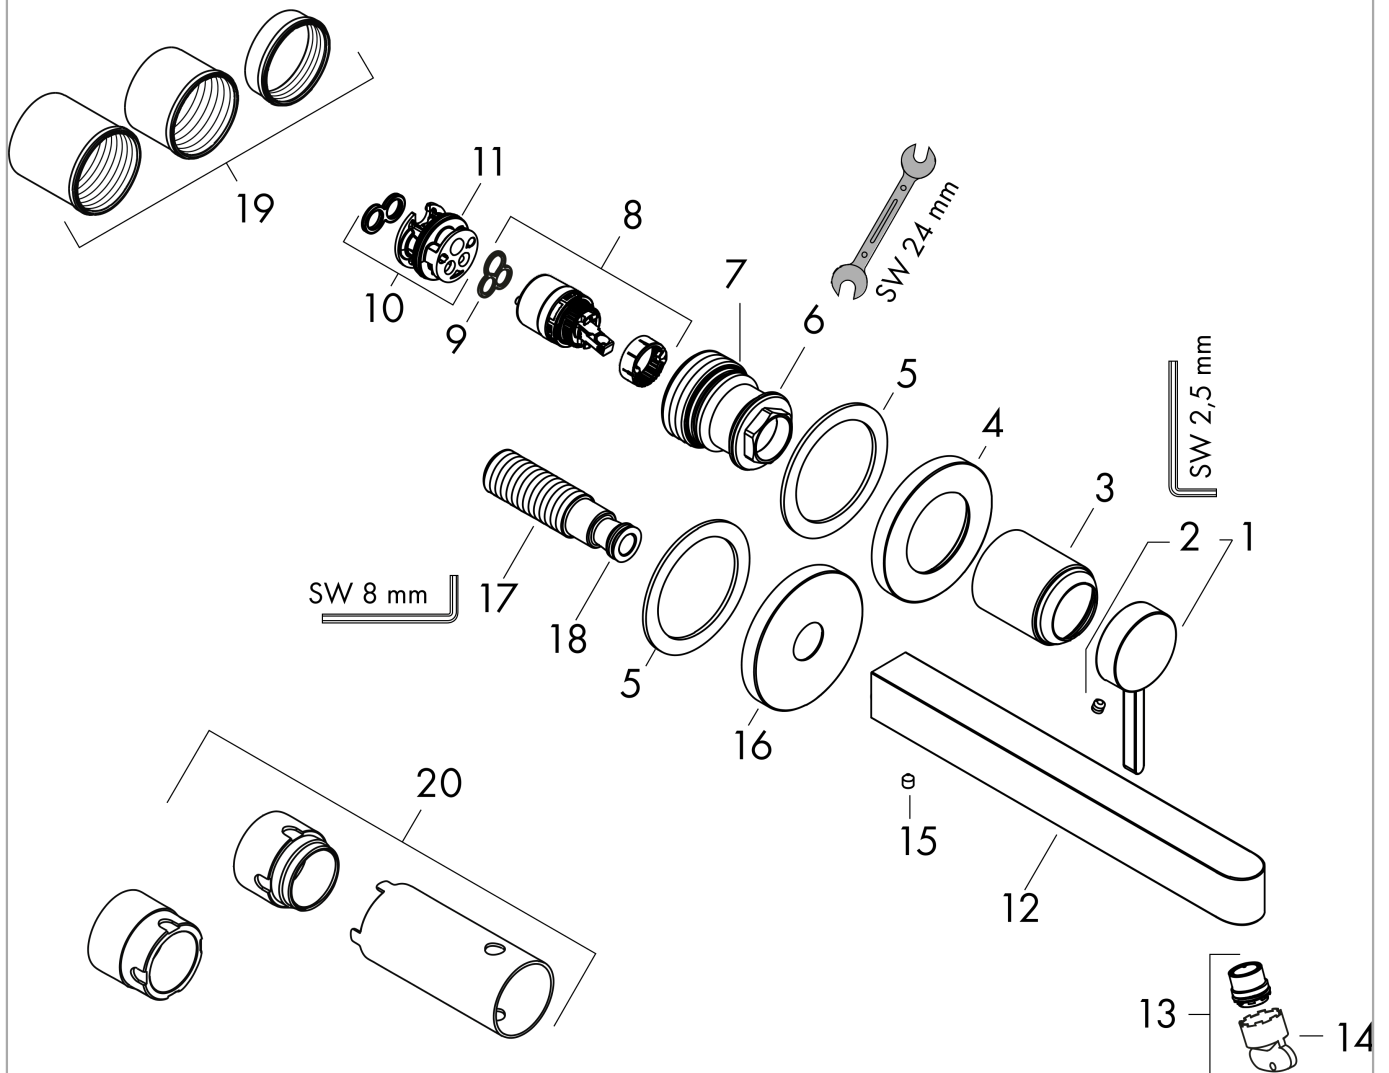

### Flowchart

## Finoris

Single lever basin mixer for concealed installation wall-mounted with spout 16,8 cm

Surfaces: **Matt White** Article Number: **76051700**

### Exploded Drawing

Year of production: >06/21

### Spare part list

Year of production: >06/21

Pos.	Description	Article Number	Price	PU
1	handle	93986700	-	1
2	hollow set screw M5x5	98446000	-	1
3	sleeve	93989700	-	1
4	escutcheon for handle	93988700	-	1
5	washer	97600000	-	1
6	nut	93141000	-	1
7	O-ring 34x2	98383000	-	1
8	cartridge, assy	93760000	-	1
9	seal	98865000	-	1
10	adapter for cartridge	95634000	-	1
11	O-ring 26x2	98147000	-	1
12	spout 165 mm	93984700	-	1
13	spray former	93973000	-	1
14	special tool	98987000	-	1
15	hollow set screw M5x6	97768000	-	1
16	escutcheon for spout	93987700	-	1
17	connecting thread G½	95626000	-	1
18	O-ring 13x2	98128000	-	1
19	fixing set	97971000	-	1
20	extension set 25 mm for 13622180	31971000	-	1
a	waste	50001700	-	1